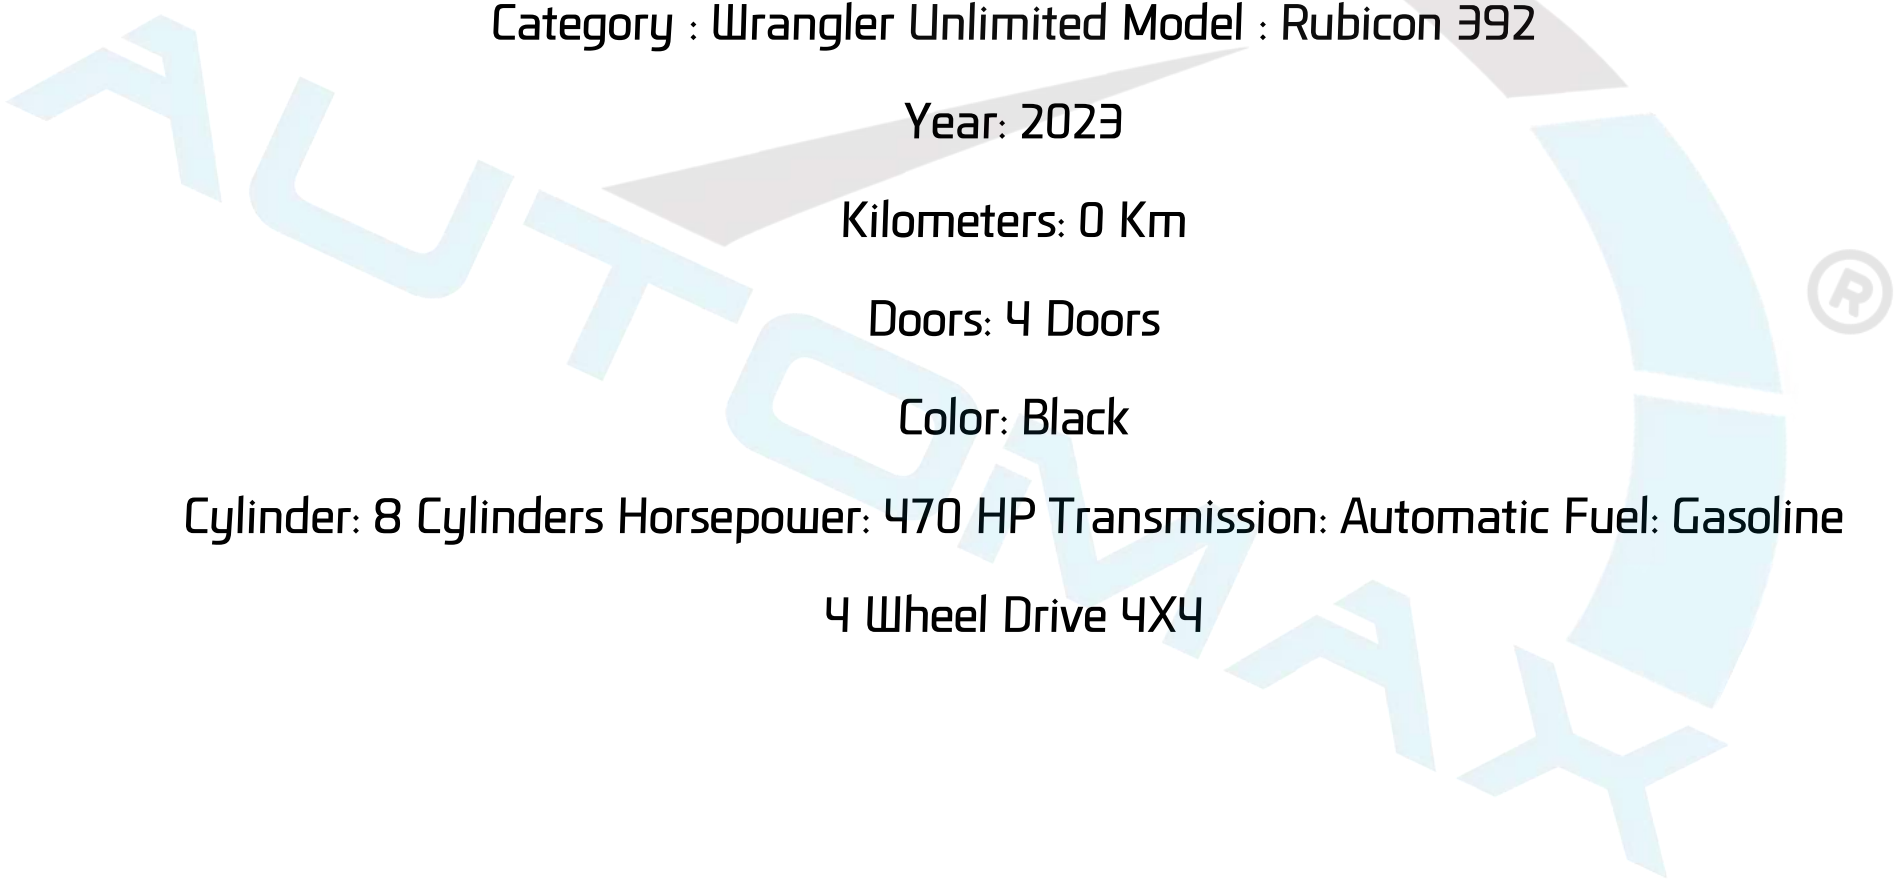

2023 JEEP WRANGLER UNLIMITED RUBICON 392 V8 6.4L GCC 0Km

Brand: Jeep

Category : Wrangler Unlimited Model : Rubicon 392

Year: 2023

Kilometers: 0 Km

Doors: 4 Doors

Color: Black

Cylinder: 8 Cylinders Horsepower: 470 HP Transmission: Automatic Fuel: Gasoline

4 Wheel Drive 4X4