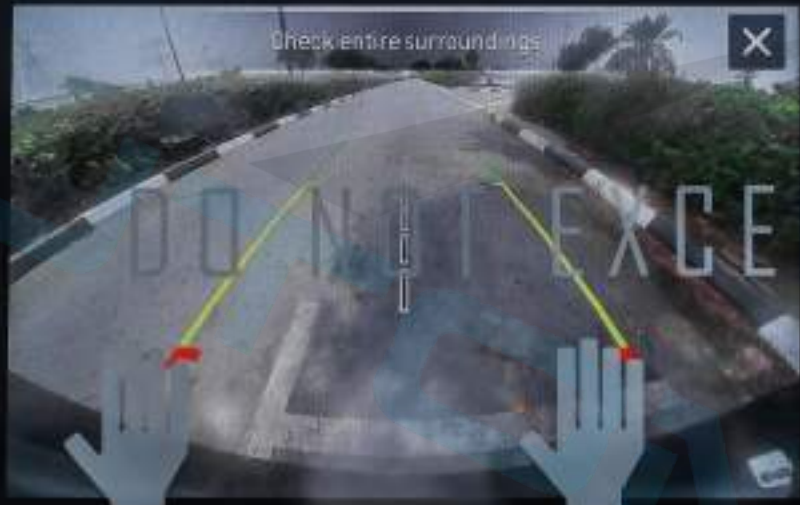

E P 40°C  
Speedometer

0  
km/h

54 km

100%  
OFF  
- BEAR

E P 40°C  
3. Driver Assist

Adaptive  
Cruise Control  
(ACC)  
Off

54 km

DO NOT PRESS