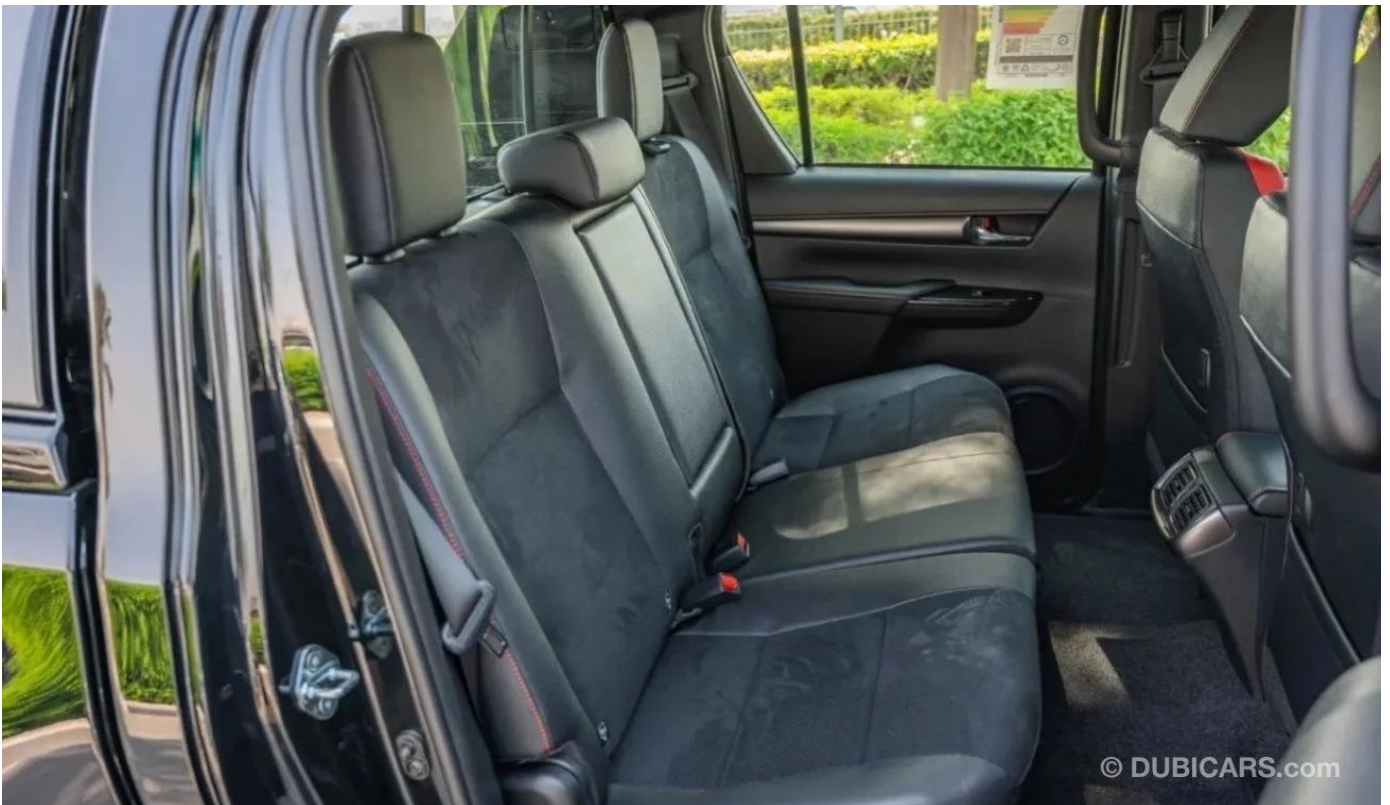

ATR EXPORT

Mas de 75 años en la comercialización automotriz.

w: www.atlexport.com

e: info@atlexport.com