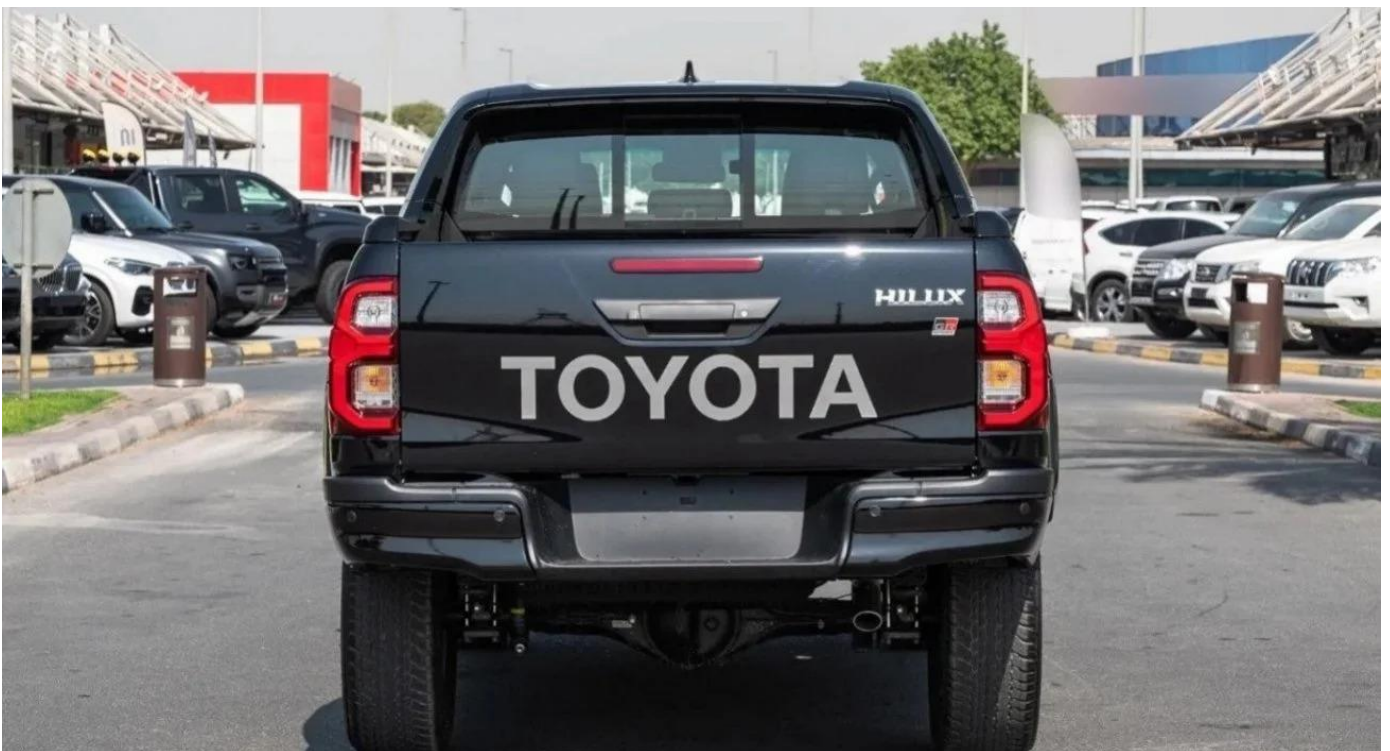

ATR EXPORT

Mas de 75 años en la comercialización automotriz.

w: www.atlexport.com

e: info@atlexport.com